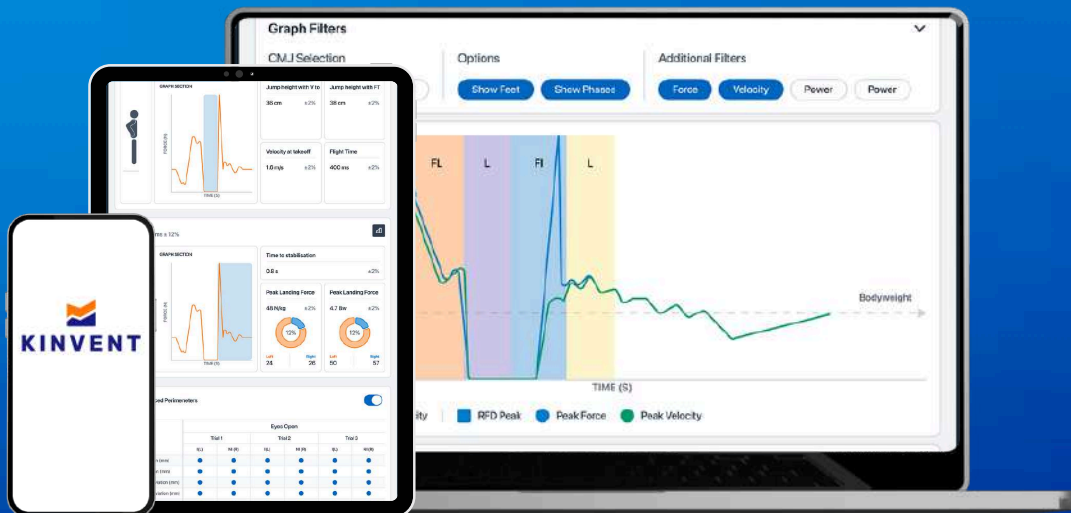

KINVENT PHYSIO APP

€233
per year

€35
per month