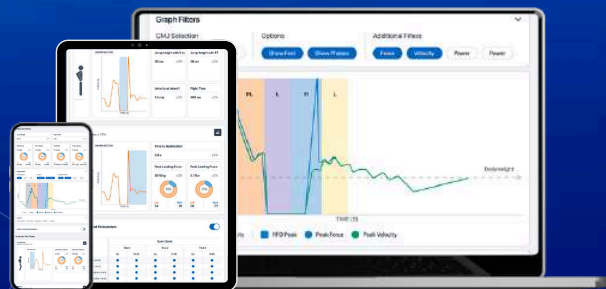

Included in this pack

- K-Bubble
- K-Grip + Accessory
- K-Move
- K-Push
- K-Pull
- Annual **STARTER** licence