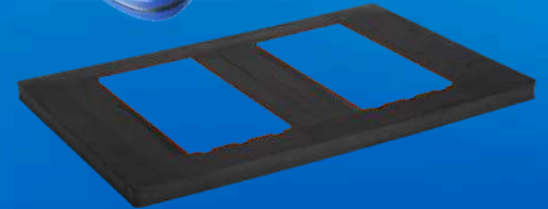

BUTTERFLY HANDLE (K-PUSH)

PLATES FRAME