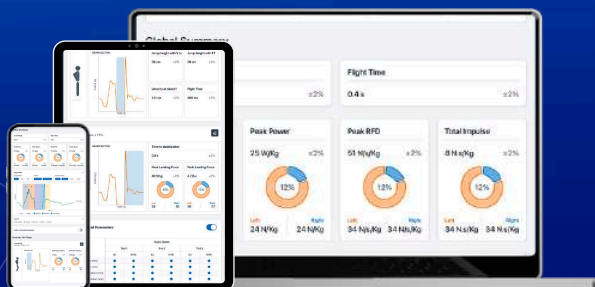

DISCOVERY PACK

Included in this pack

- K-Move
- K-Push
- K-Pull
- Annual **STARTER** licence

€2,242

SAVE €217